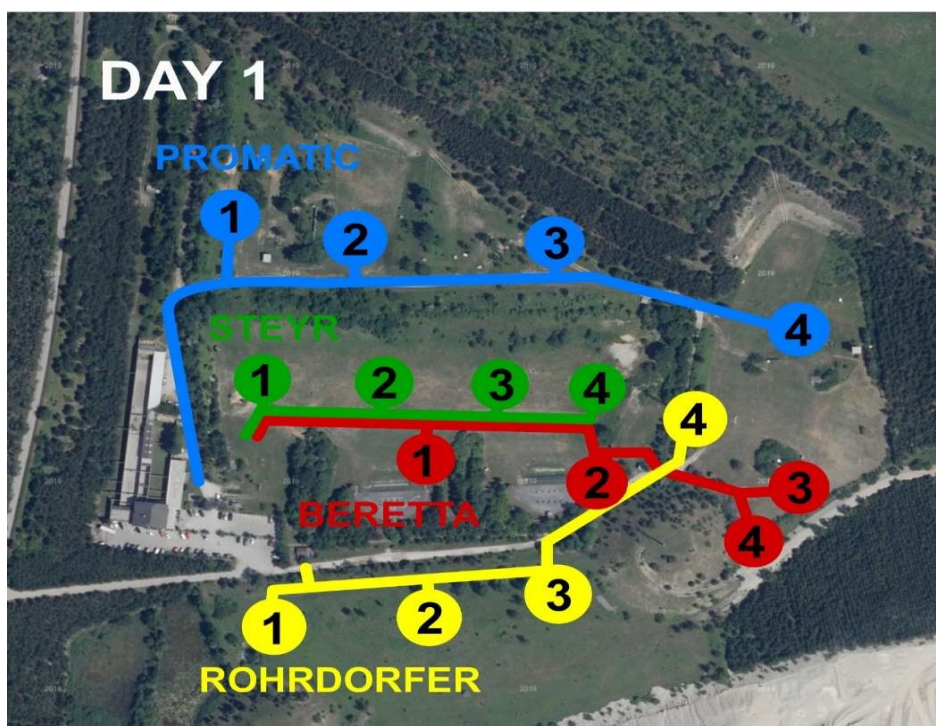

SQUAD	Promatic (blue)	Beretta (red)	Promatic (blue)	Beretta (red)	Steyr (green)	Rohrdorfer (yellow)	Steyr (green)	Rohrdorfer (yellow)
1	08:00			10:12	12:44			14:56
2		08:00	10:12			12:44	14:56	
3	08:12			10:24	12:56			15:08
4		08:12	10:24			12:56	15:08	
5	08:24			10:36	13:08			15:20
6		08:24	10:36			13:08	15:20	
7	08:36			10:48	13:20			15:32
8		08:36	10:48			13:20	15:32	
9	08:48			11:00	13:32			15:44
10		08:48	11:00			13:32	15:44	
11	09:00			11:12	13:44			15:56
12		09:00	11:12			13:44	15:56	
13	09:12			11:24	13:56			16:08
14		09:12	11:24			13:56	16:08	
15	09:24			11:36	14:08			16:20
16		09:24	11:36			14:08	16:20	
17	09:36			11:48	14:20			16:32
18		09:36	11:48			14:20	16:32	
19	09:48			12:00	14:32			16:44
20		09:48	12:00			14:32	16:44	
21	10:00			12:12	14:44			16:56
22		10:00	12:12			14:44	16:56	

SQUAD	Promatic (blue)	Beretta (red)	Promatic (blue)	Beretta (red)	Steyr (green)	Rohrdorfer (yellow)	Steyr (green)	Rohrdorfer (yellow)
11	08:00			10:12	12:44			14:56
12		08:00	10:12			12:44	14:56	
13	08:12			10:24	12:56			15:08
14		08:12	10:24			12:56	15:08	
15	08:24			10:36	13:08			15:20
16		08:24	10:36			13:08	15:20	
17	08:36			10:48	13:20			15:32
18		08:36	10:48			13:20	15:32	
19	08:48			11:00	13:32			15:44
20		08:48	11:00			13:32	15:44	
21	09:00			11:12	13:44			15:56
22		09:00	11:12			13:44	15:56	
1	09:12			11:24	13:56			16:08
2		09:12	11:24			13:56	16:08	
3	09:24			11:36	14:08			16:20
4		09:24	11:36			14:08	16:20	
5	09:36			11:48	14:20			16:32
6		09:36	11:48			14:20	16:32	
7	09:48			12:00	14:32			16:44
8		09:48	12:00			14:32	16:44	
9	10:00			12:12	14:44			16:56
10		10:00	12:12			14:44	16:56	